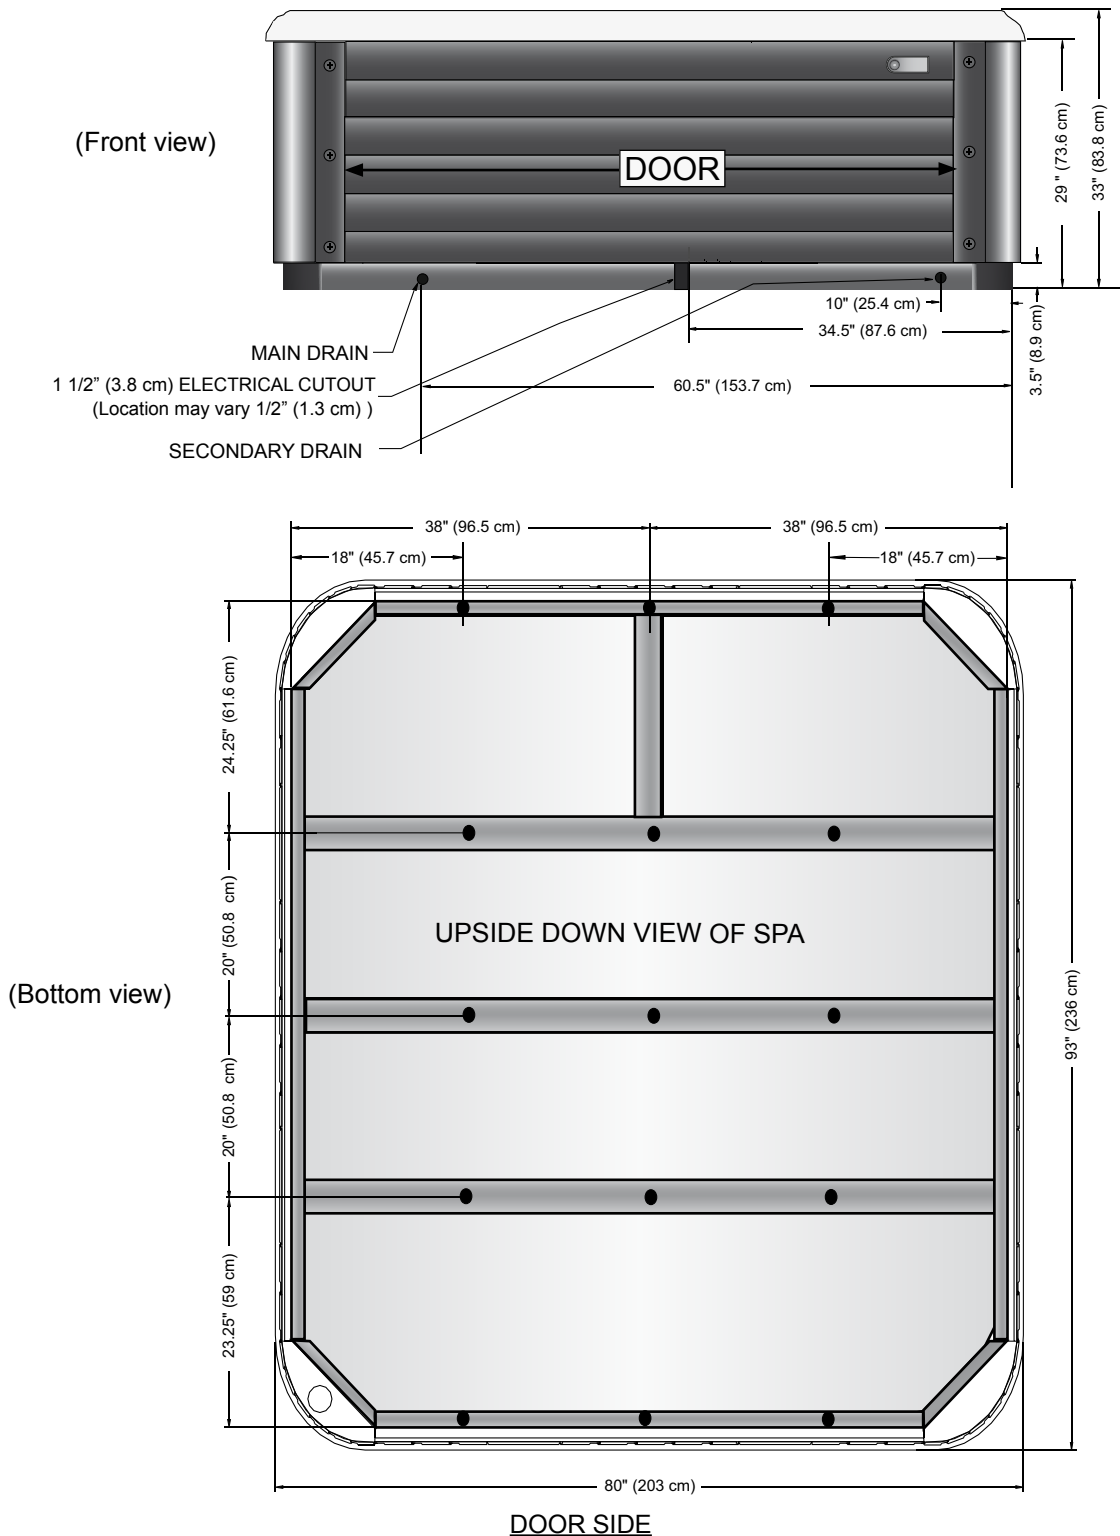

SOVEREIGN (MODEL IIE)

Dimensions

NOTE: All dimensions are approximate; measure your spa before making critical design or pathway decisions.

● **IMPORTANT:** The **SOVEREIGN** has 15 leveling points (place shims at illustrated locations)